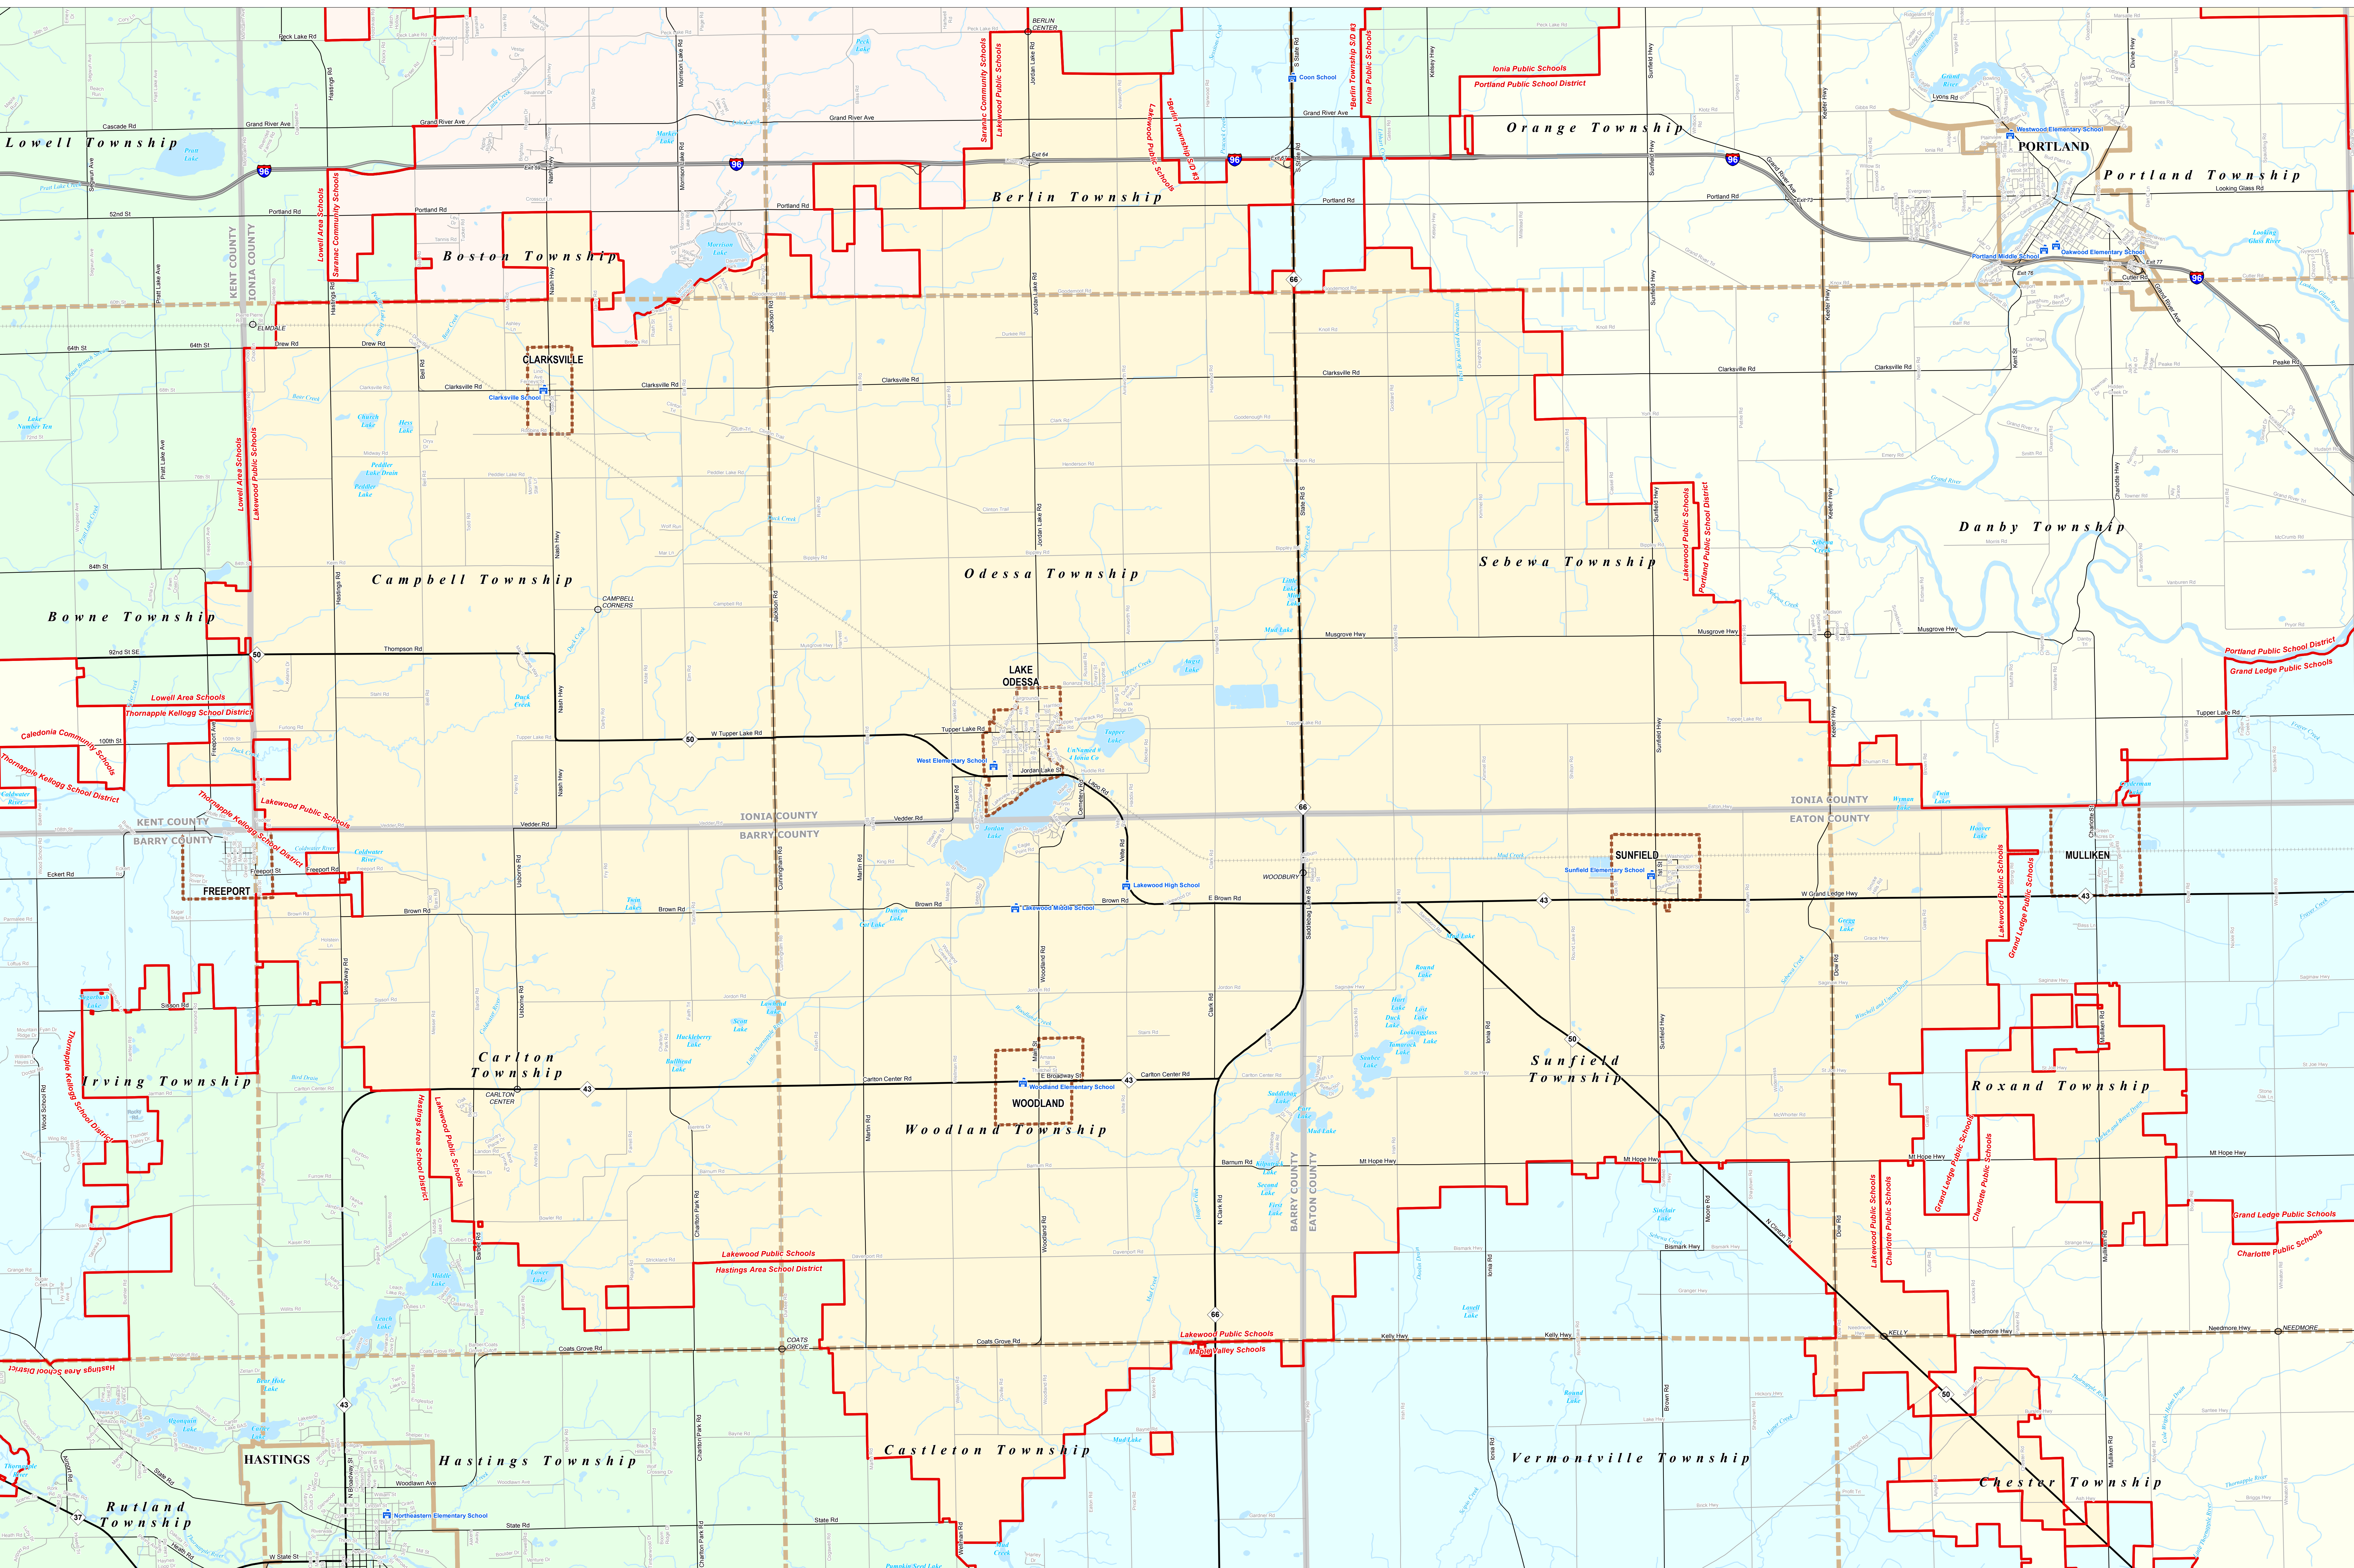

LAKWOOD PUBLIC SCHOOLS

Ionia ISD

0 0.25 0.5 Miles

Legend	
School District	School
County	Water Feature
City	Railroad
Township	Freeway
Village	Highway
Census Designated Place	Primary Road
	Local Road